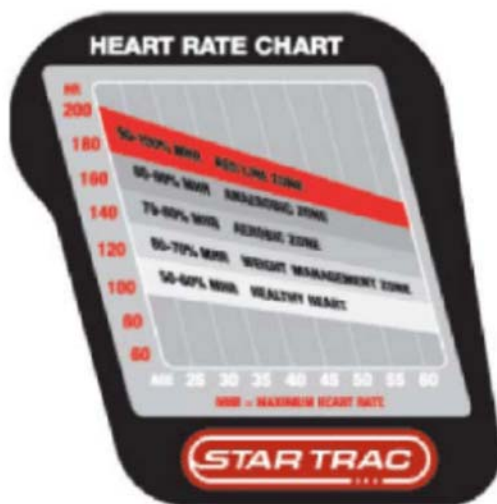

Sticker/Label

Heart Rate Chart

Doc Number: 740-0024

Rev: A

① Complete Assy

Assembly diagrams show exploded views of parts and products. Some parts not available separately.

Sticker/Label

Heart Rate Chart