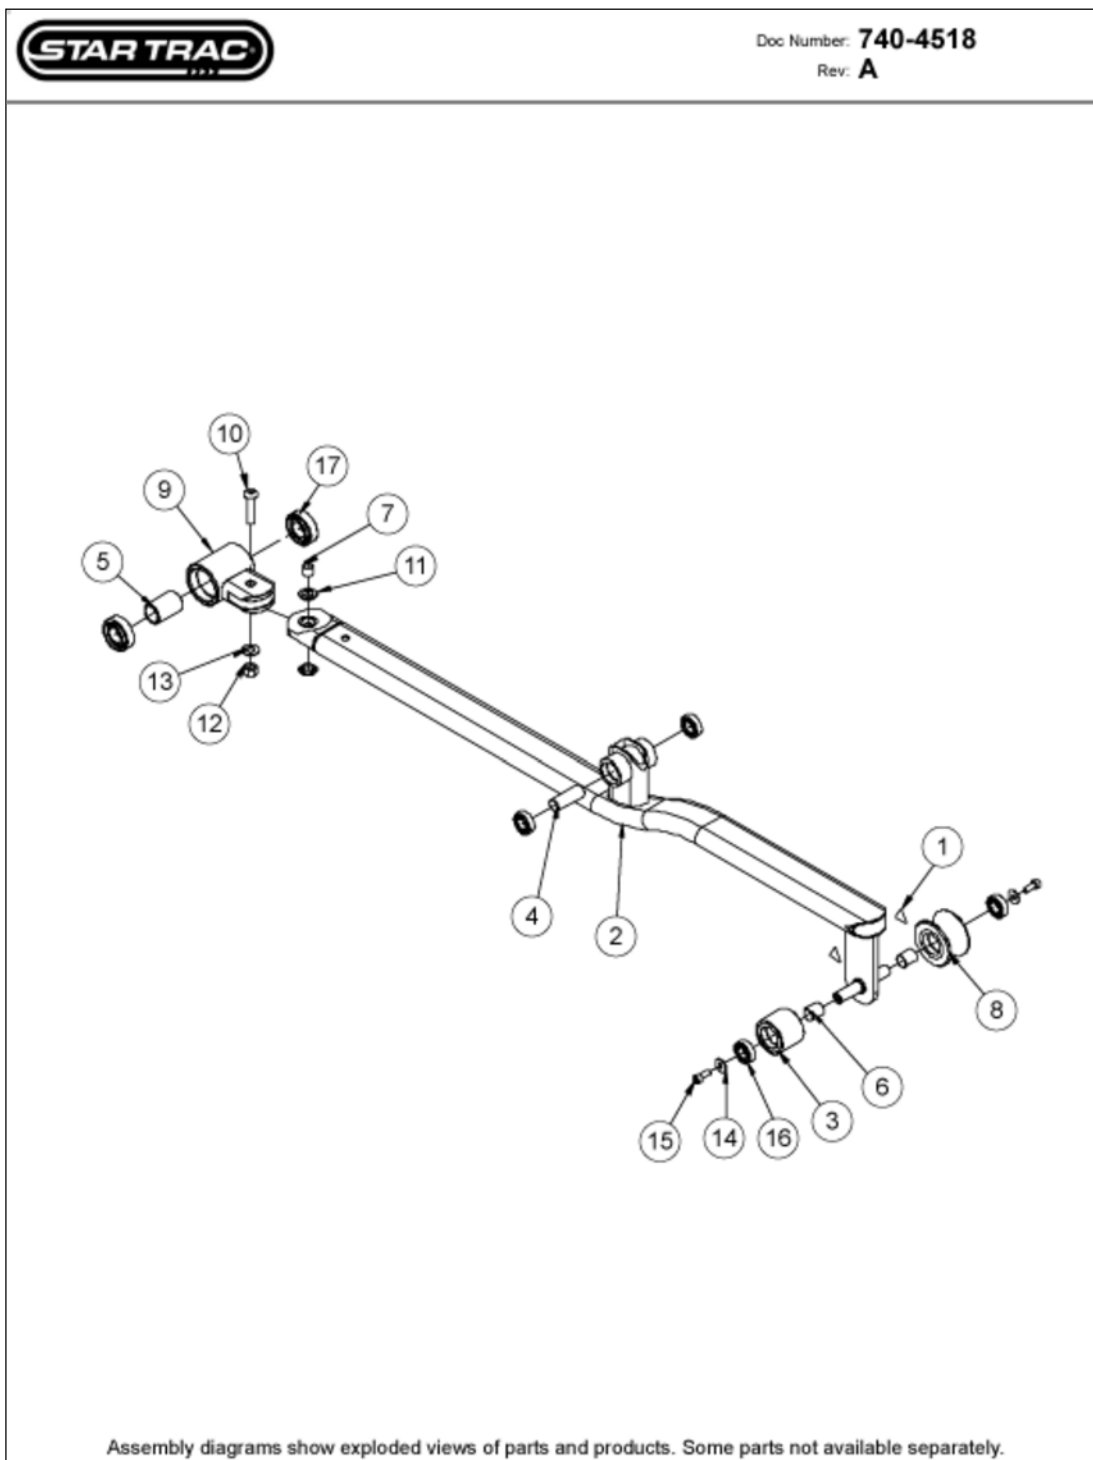

CARDIO • TBT • S Series TBT • S-TBTx

Leg Tube Assy

Slide: 1-2-14-37 • PD ID: 1038 • PROD Link ID: • D ID: 467

November 10, 2009

Leg Tube Assy

Callout	Part Number:	Description
1	050-2142	LABEL, WARNING, PINCH POINT, I
2	740-4093	*ALT* USE PART # 740-4518
3	740-4094	*ALT* USE PART # 740-4518
4	740-4095	SPACER, 17.5IDX20ODX55MM
5	740-4096	SPACER, 25.2IDX32ODX50MM
6	740-4097	SPACER, 17.2IDX20ODX24MM
7	740-4098	SPACER, 12.5IDX16ODX13.6MM
8	740-4529	WHEEL, ROLLING, SCT
9	740-4530	JOINT, PEDAL DRIVE, SCT
10	740-4532	SCREW, M12X50, BHC, HE
11	740-4533	BUSHING, TEFLON, 16MM ID
12	740-4534	NUT, M12, NYLOCK
13	740-4535	WASHER, M12, FLAT PLAIN
14	740-4549	WASHER, M8
15	740-4569	SCREW, M8 X 15, SHC, HE
16	740-4578	BEARING, RADIAL, 17IDX35ODX10M
17	740-4585	BEARING, RADIAL, 25IDX52ODX15M

Parts are subject to availability. Part pricing may change with or without notice.
Check the Star Trac Support Website <http://support.startrac.com> for current part pricing.

November 10, 2009