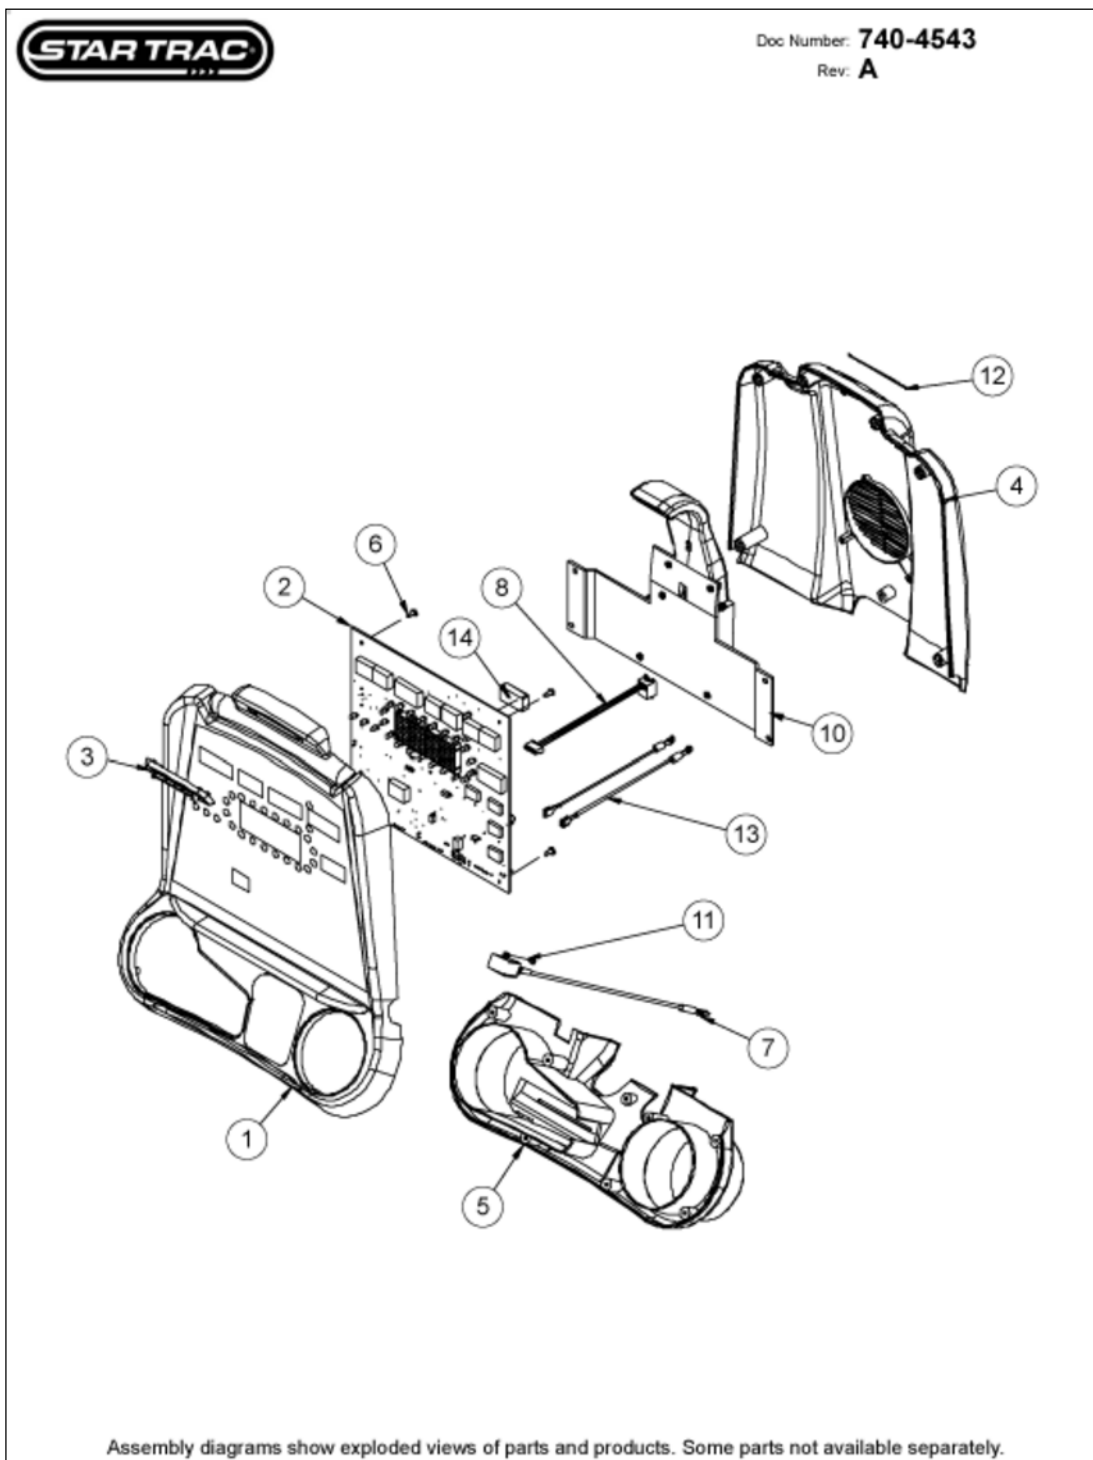

Callout	Part Number:	Description
1	740-4054	ASSY, DISK PLATE, TBT
2	740-4054	ASSY, DISK PLATE, TBT
3	740-4517	SCREW, 4.2MX13, BHC, PH

Parts are subject to availability. Part pricing may change with or without notice.
Check the Star Trac Support Website <http://support.startrac.com> for current part pricing.

November 10, 2009

CARDIO • TBT • S Series TBT • S-TBTx

Display Electrical Assy

Slide: 1-2-14-37 • PD ID: 1038 • PROD Link ID: • D ID: 472

November 10, 2009

Display Electrical Assy