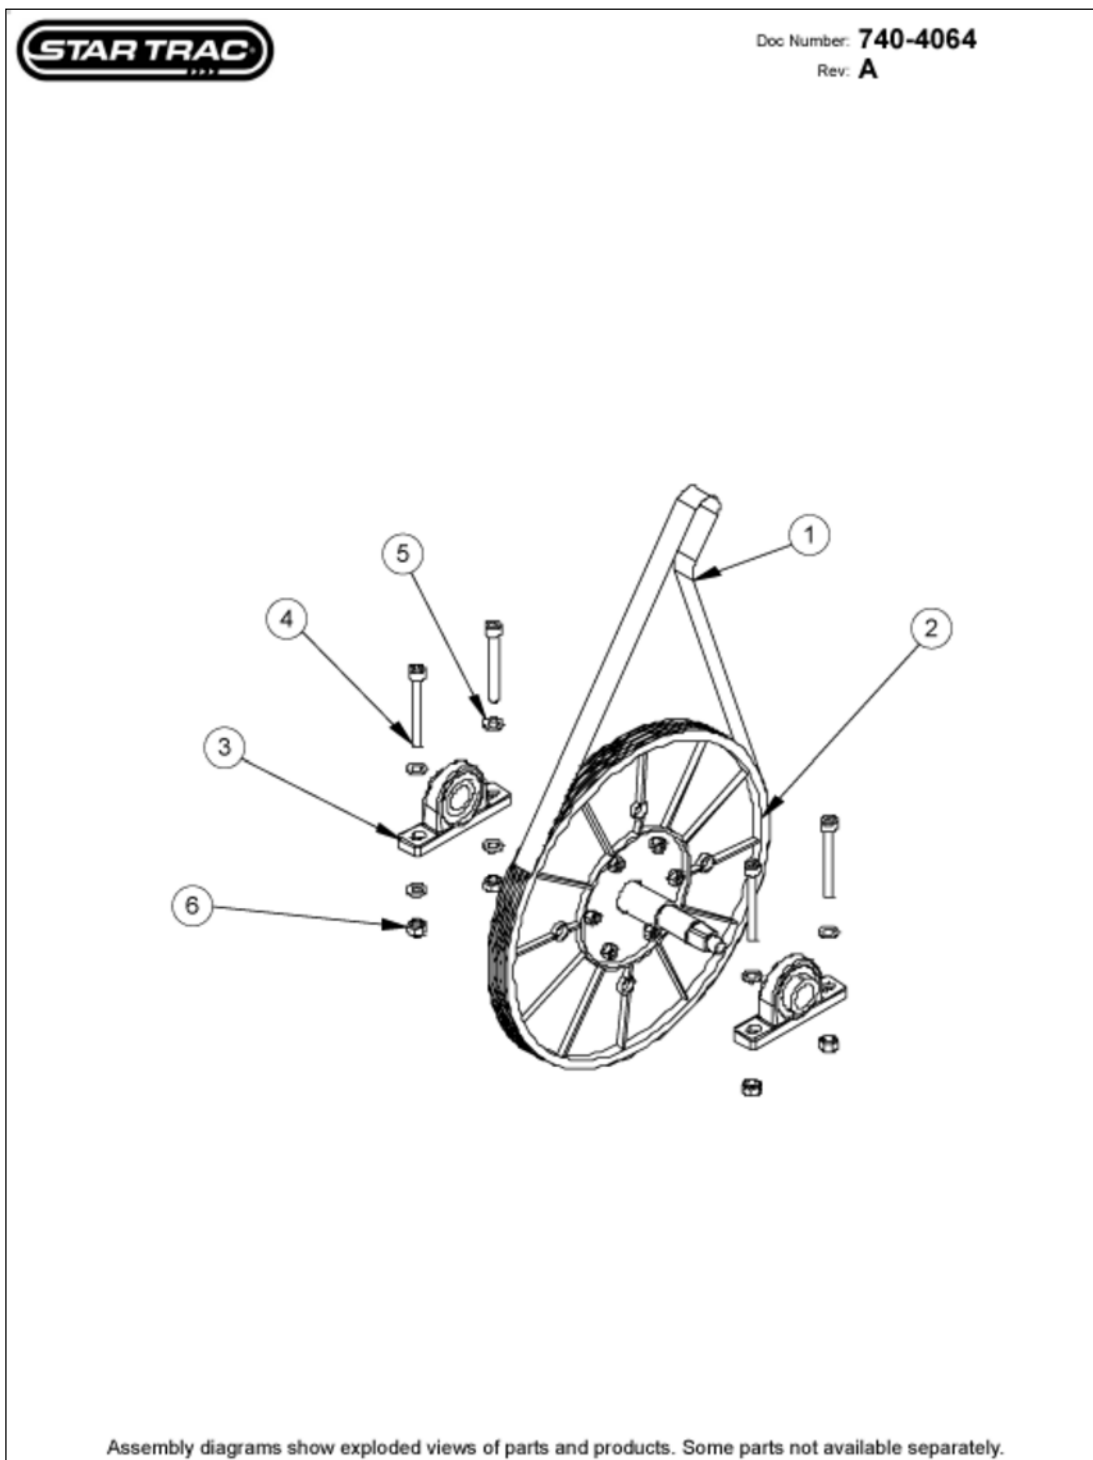

Base Frame Assy

TBTx

Base Frame Assy

TBTx

Callout	Part Number:	Description
1	740-4090	U-NUT, 4M, SHROUD
2	110-3344	CAP, AXLE, $\frac{1}{2}$ 5/8, PUSH ON
3	740-4076	FOOT, ADJUSTABLE, SCT
4	740-4077	CAP, PLUG, 1.25" OD X 14-20 GA
5	740-4079	BUSHING, WHEEL
6	740-4080	COVER, BEARING, 9ID X 33ODX
7	740-4082	SCREW, M10X75, SHC, HE
8	740-4083	CAP, PLUG, 28MM OD X 1.5MM
9	740-4084	GB845ST4.2*13
10	740-4508	SHROUD, CENTER COVER, SCT
11	740-4528	SNAP-RING, 16.2ID X 18.9OD X
12	740-4536	SHAFT, PEDAL, 6ID X 17OD X 200
13	740-4540	SCREW, M8X20, FHM, PH
14	740-4547	SCREW, M10X30, SHC, HE
15	740-4548	WASHER, 11 ID X 28.2 OD X 3MM,
16	740-4549	WASHER, M8
17	740-4555	COVER, FOOT PROTECT, LEFT
18	740-4556	COVER, FOOT PROTECT, RIGHT
19	740-4569	SCREW, M8 X 15, SHC, HE
20	740-4576	SCREW, M6 X 16, BHC, HE
21	740-4599	WASHER, 8X22X2MM, PLAIN
22	740-6064	WHEEL, 100MM OD
23	740-4012	ASSY, CABLE, EXT, MAIN I/O, LW
24	740-4088	ASSY, MAIN HARNESS, SPORT TBTX
25	740-4504	FRAME, WELDMENT, SCT, LE
26	740-4518	ASSY, LEG TUBE, SCT

Belt & Wheel Assy

Slide: 1-2-14-37 • PD ID: 1038 • PROD Link ID: • D ID: 465

November 10, 2009

Belt & Wheel Assy

Callout	Part Number:	Description
1	740-4512	BELT, POLY V, TBT/X
2	740-4064	ASSY, BREAK WHEEL
3	740-4552	PILLOWBLOCK, 1.0 ID
4	740-4081	SCREW, M10X80, SHC, HE
5	740-4551	WASHER, M10
6	740-4078	NUT, M10, NYLOCK