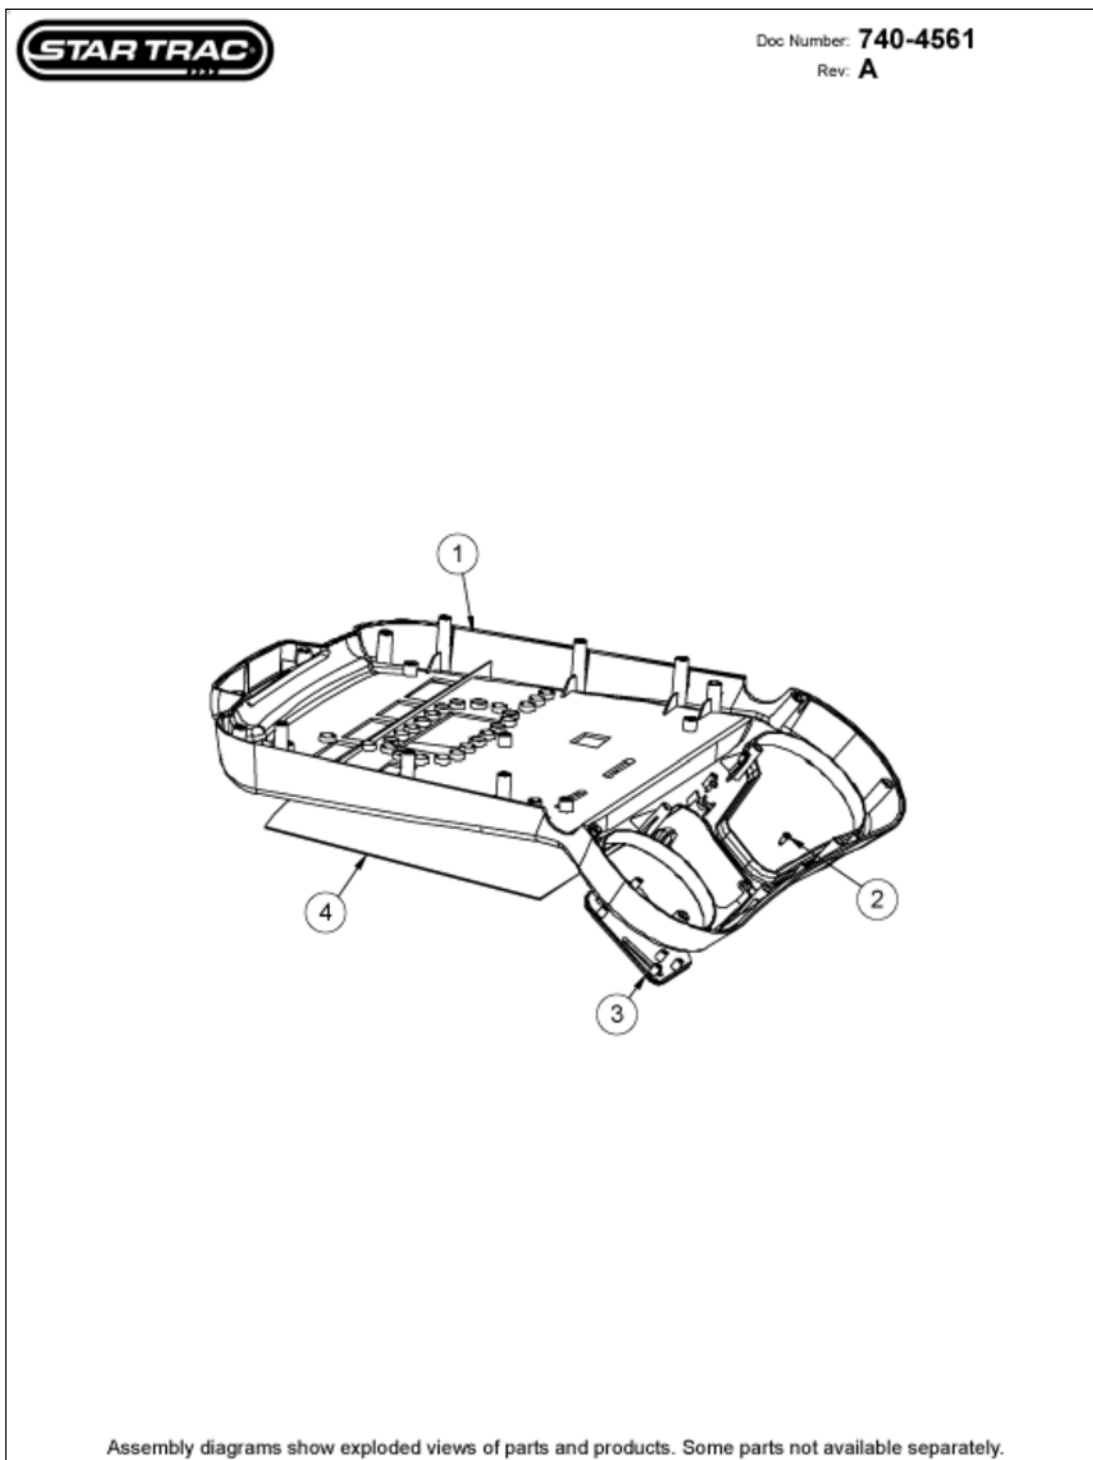

CARDIO • TBT • S Series TBT • S-TBTx

Keypad & Plastic Assy

Slide: 1-2-14-37 • PD ID: 1038 • PROD Link ID: • D ID: 473

November 10, 2009

Keypad & Plastic Assy

Callout	Part Number:	Description
1	020-6926	DISPLAY, FRONT, SPORT BIKE
2	110-3163	SCREW, M3X0.5X8 PHT, PH, CS, ZI
3	740-0013	ASSY, OPER, INST, SPORT
4	740-4002	KEYPAD, TBT/X

Parts are subject to availability. Part pricing may change with or without notice.
Check the Star Trac Support Website <http://support.startrac.com> for current part pricing.

November 10, 2009