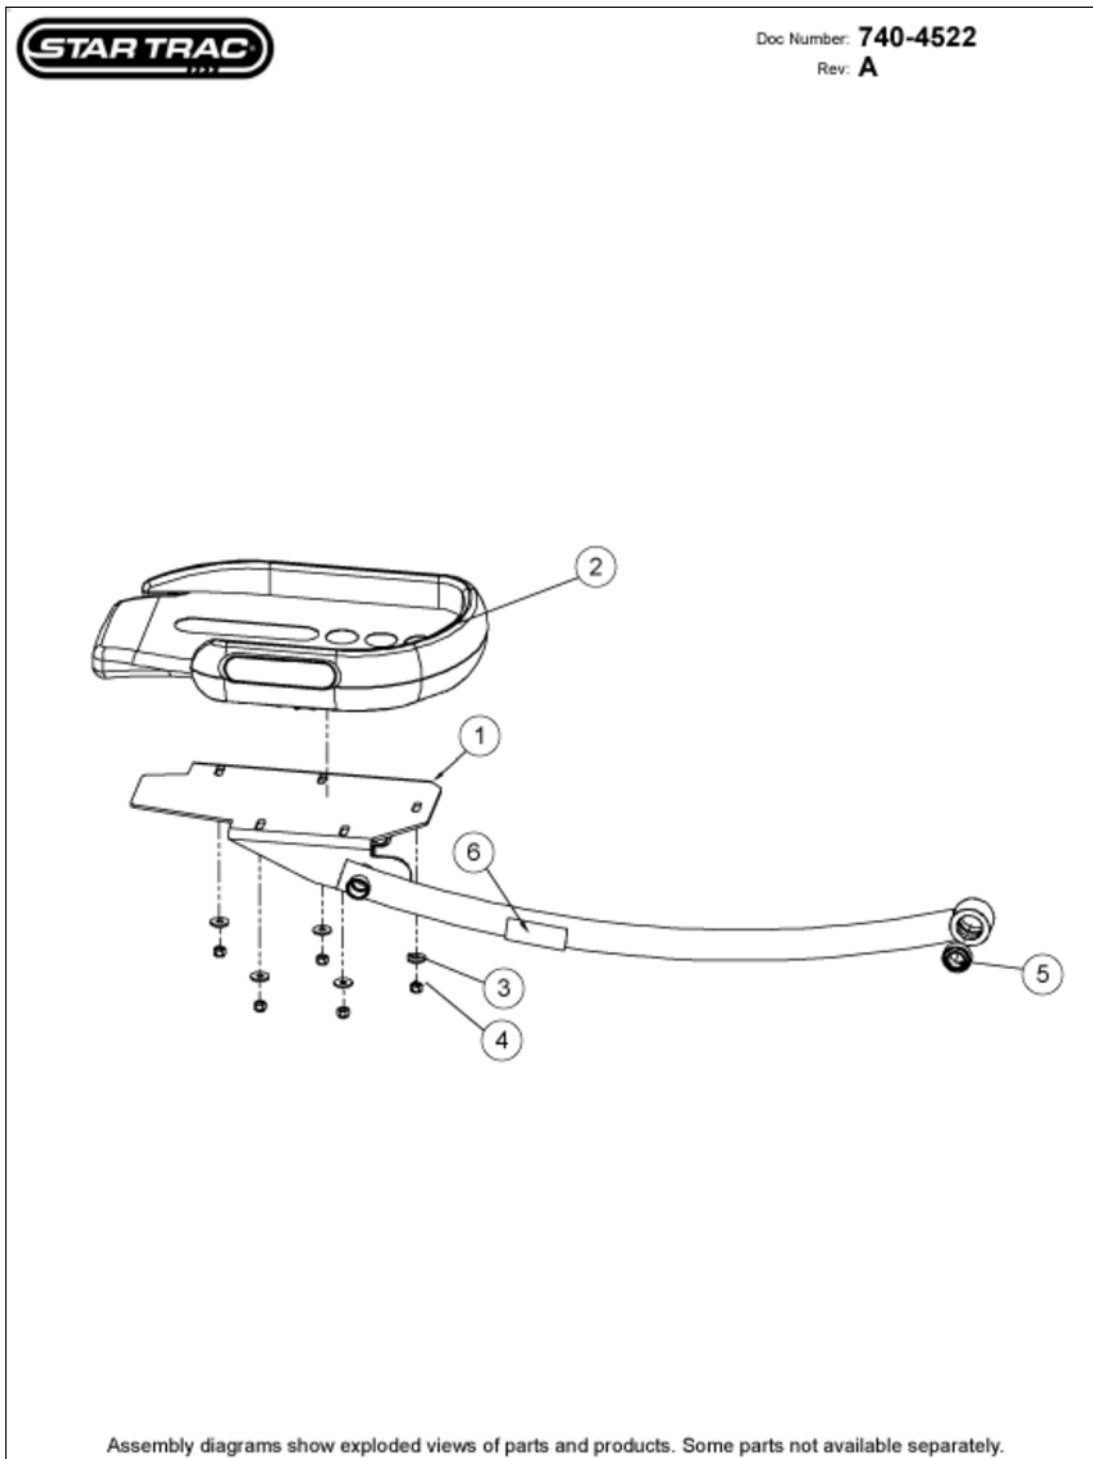

CARDIO • TBT • S Series TBT • S-TBTx

Leg & Pedal Assy Right

Leg & Pedal Assy Right

Callout	Part Number:	Description
1	740-4521	ASSY, LEG/PEDAL, LEFT, SCT
2	721-1096-02	ASSY, PEDAL TOP, RT, CT
3	120-0480	WASHER, 5/16" CUT
4	110-1871	NUT, 5/16-18
5	740-4062	BEARING, SPHERICAL, SB20
6	050-2141	LABEL, WARNING, SHEAR POINT

Parts are subject to availability. Part pricing may change with or without notice.
Check the Star Trac Support Website <http://support.startrac.com> for current part pricing.

November 10, 2009