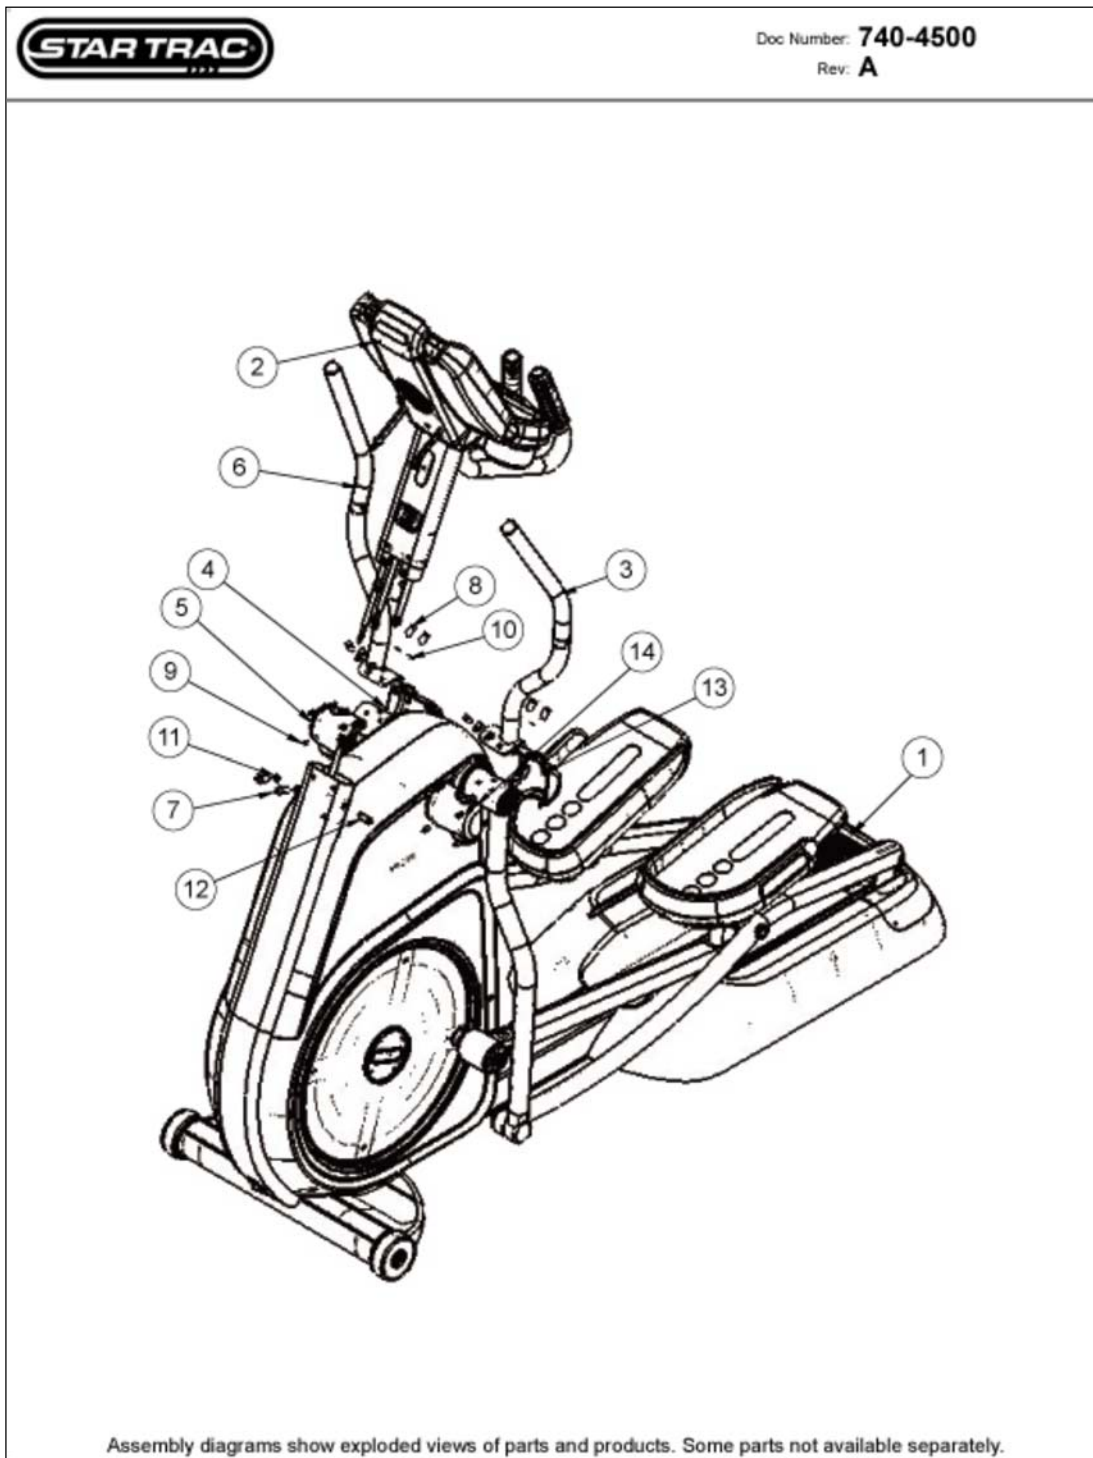

CARDIO • TBT • S Series TBT • S-TBTx

TBTx

TBTx

Callout	Part Number:	Description
1	740-4050	ASSY, BASE FRAME, TBTX
2	740-4052	ASSY, CONSOLE/HANDLEBAR, TBTX
3	740-4526	ASSY, UPPER BODY ARM, LEFT
4	740-4513	COVER, UB JOINT, FRONT, RT
5	740-4514	COVER, UB JOINT, BACK, RT
6	740-4525	ASSY, UPPER BODY ARM, RT
7	740-4588	SCREW, M8X15, BHC, HE, SS
8	740-4589	SCREW, M8X20, HHC, SS
9	740-4590	SCREW, M3X15, BHC, PH, SS
10	740-4591	WASHER, EXTERNAL LOCK, 8IDX15
11	740-4592	WASHER, 8MM ID X 16 OD
12	740-4592	WASHER, 8MM ID X 16 OD
13	740-4595	COVER, UB JOINT, FRONT, LEFT
14	740-4596	COVER, UB JOINT, BACK, LEFT

Parts are subject to availability. Part pricing may change with or without notice.
Check the Star Trac Support Website <http://support.startrac.com> for current part pricing.

November 10, 2009