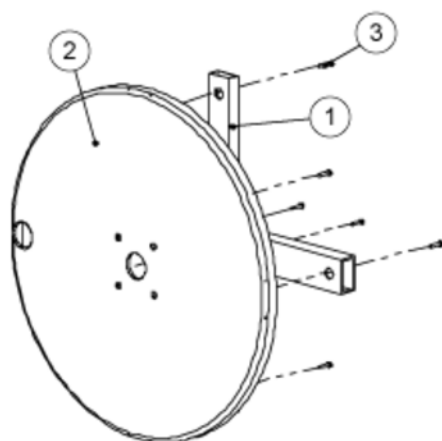

Parts are subject to availability. Part pricing may change with or without notice.
Check the Star Trac Support Website <http://support.startrac.com> for current part pricing.

November 10, 2009

CARDIO • TBT • S Series TBT • S-TBTx

Disk Plate Assy

Doc Number: **740-4054**
Rev: **A**

Assembly diagrams show exploded views of parts and products. Some parts not available separately.

Disk Plate Assy

Callout	Part Number:	Description
1	740-4054	ASSY, DISK PLATE, TBT
2	740-4054	ASSY, DISK PLATE, TBT
3	740-4517	SCREW, 4.2MX13, BHC, PH