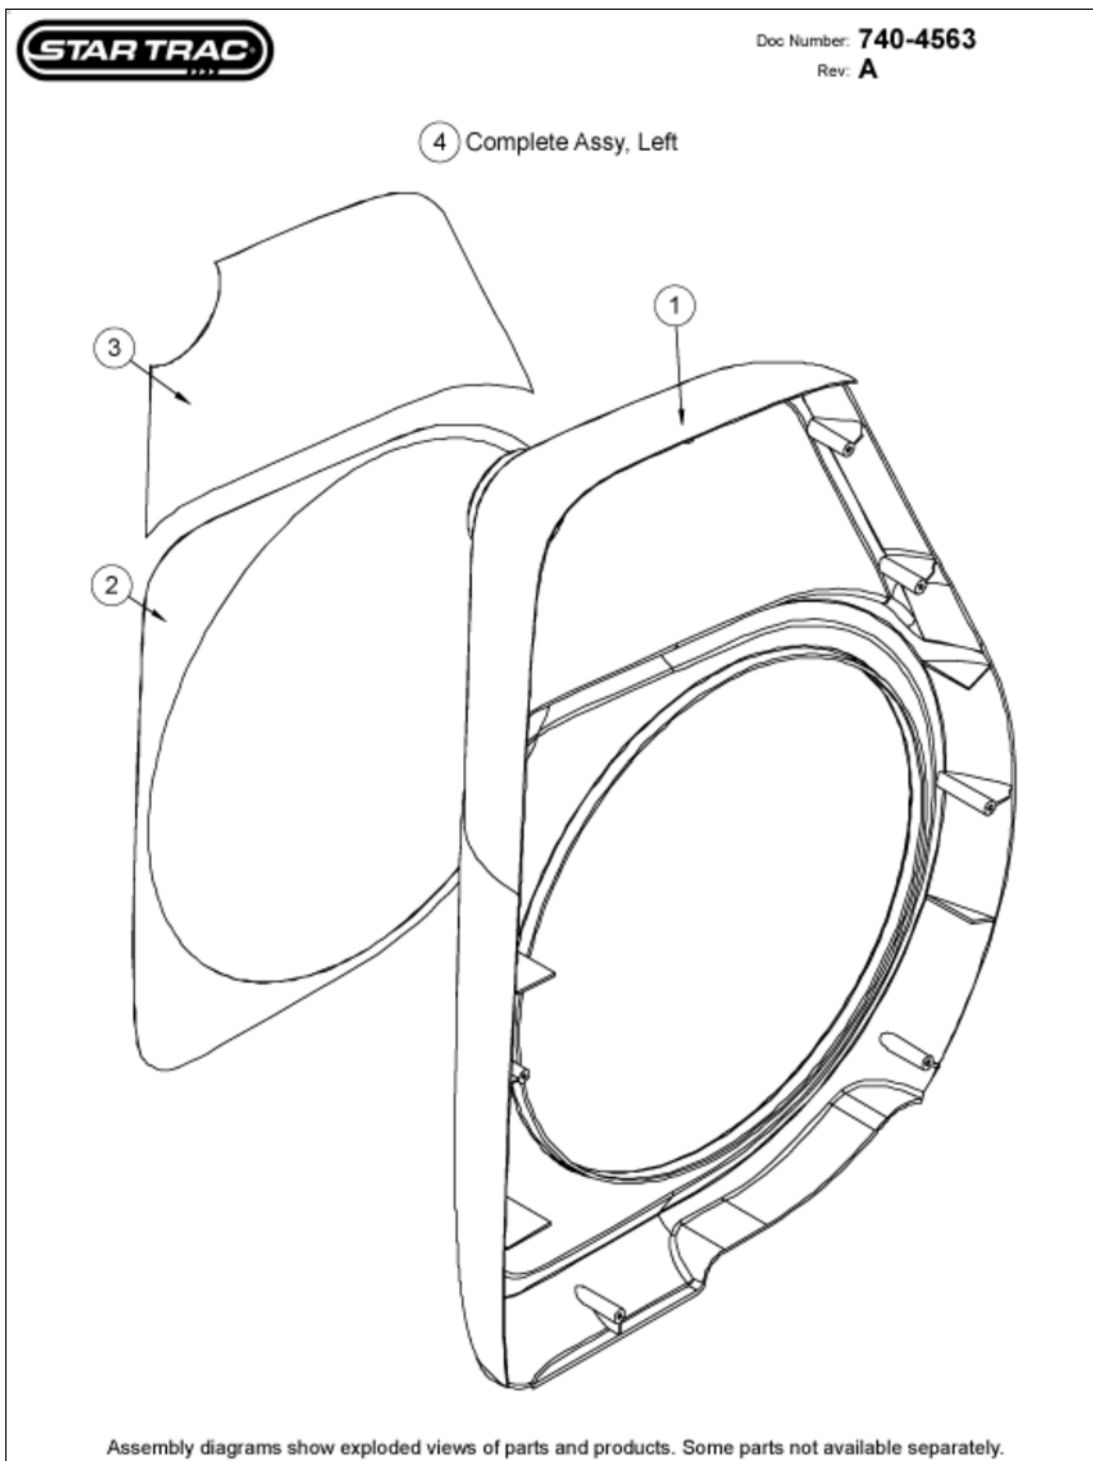

CARDIO • TBT • S Series TBT • S-TBTx

Shroud Assy Left

Shroud Assy Left

Callout	Part Number:	Description
1	740-4563	ASSY, SHROUD, LEFT, S-TBT
2	740-4565	LABEL, SHROUD, LEFT, S-TBT
3	740-4566	LABEL, SHROUD, LOW LEFT, S-TBT
4	740-4563	ASSY, SHROUD, LEFT, S-TBT

Parts are subject to availability. Part pricing may change with or without notice.
Check the Star Trac Support Website <http://support.startrac.com> for current part pricing.

November 10, 2009