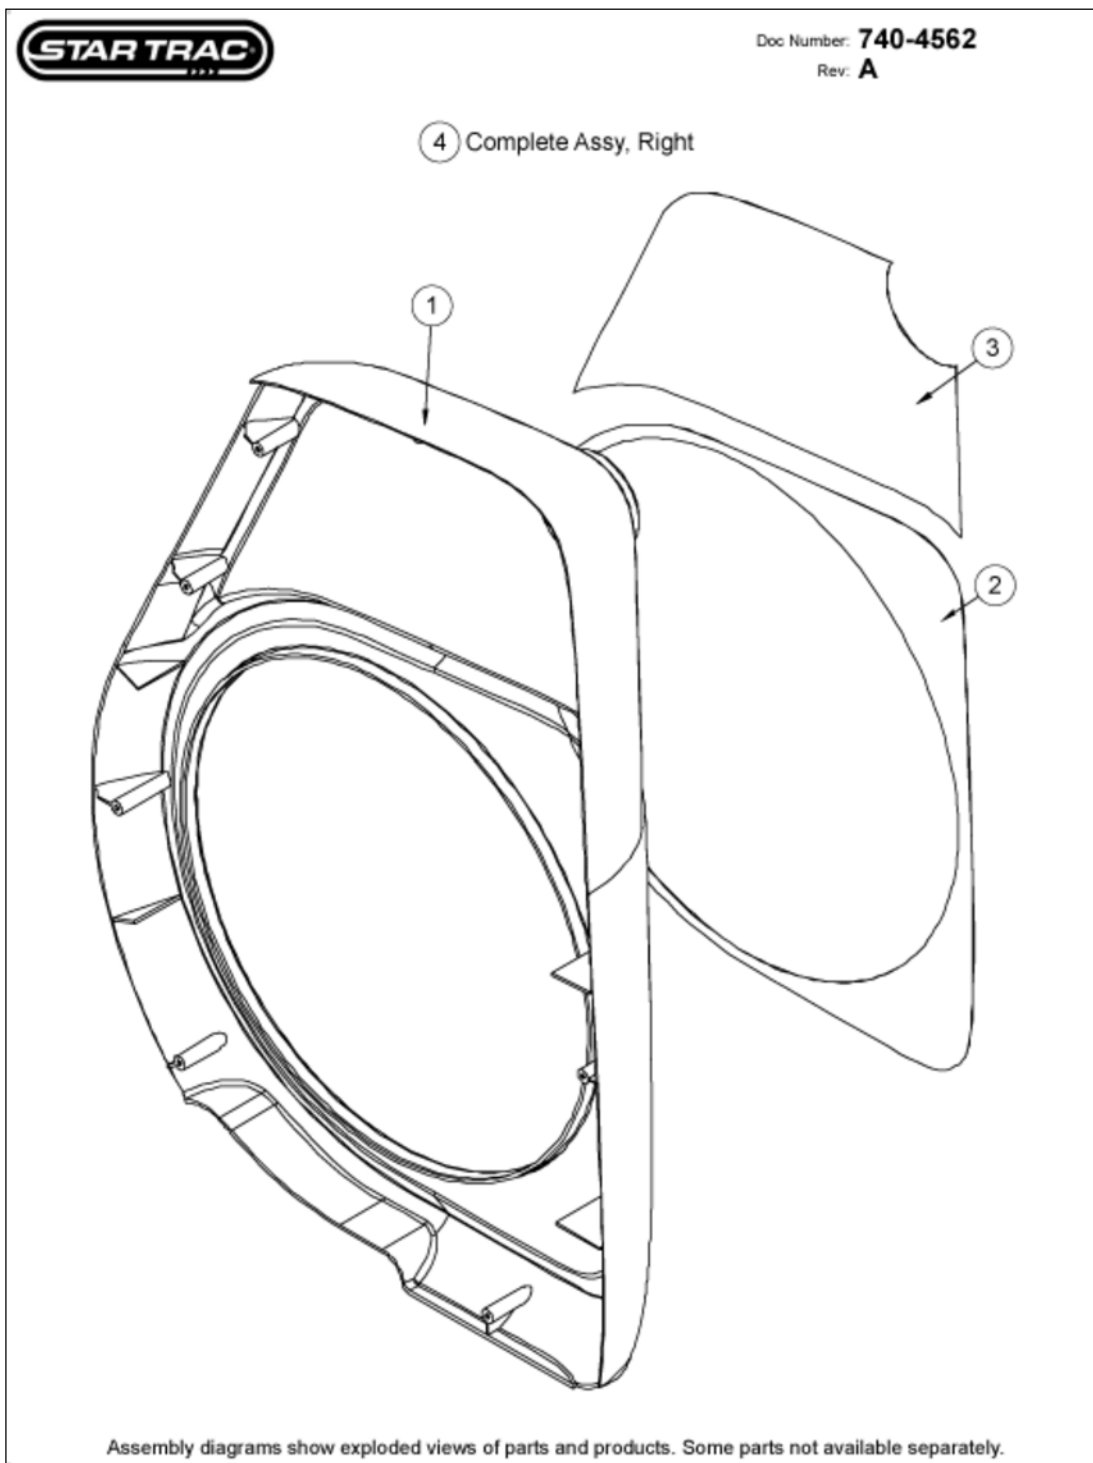

Shroud Assy Left

Callout	Part Number:	Description
1	740-4563	ASSY, SHROUD, LEFT, S-TBT
2	740-4565	LABEL, SHROUD, LEFT, S-TBT
3	740-4566	LABEL, SHROUD, LOW LEFT, S-TBT
4	740-4563	ASSY, SHROUD, LEFT, S-TBT

Parts are subject to availability. Part pricing may change with or without notice.
Check the Star Trac Support Website <http://support.startrac.com> for current part pricing.

November 10, 2009

CARDIO • TBT • S Series TBT • S-TBTx

Shroud Assy Right