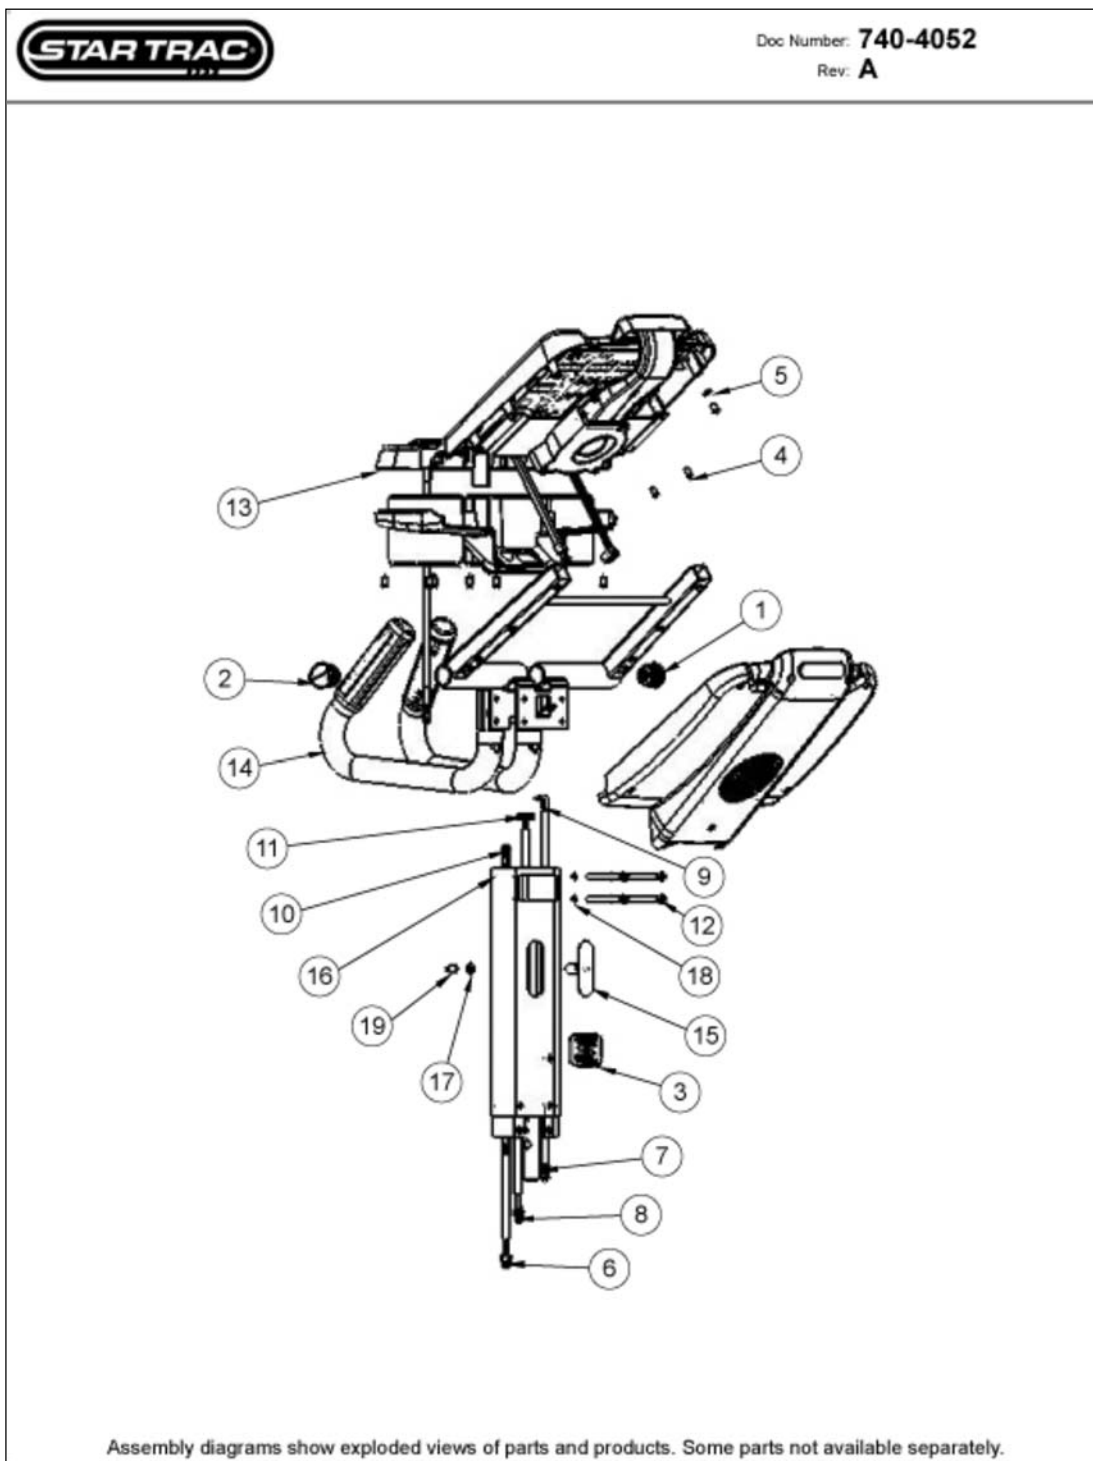

CARDIO • TBT • S Series TBT • S-TBTx

Console & Handbar Assy

TBTx

Console & Handlbar Assy

TBTx

Callout	Part Number:	Description
1	020-6870-01	PLUG, CAP, L, DISPLAY, EL6200
2	020-6870-02	PLUG, CAP, R, DISPLAY, EL6200
3	050-2097	BADGE, PRODUCT, S-TBTX
4	110-3165	SCREW, M4X0.7X20L, PHT,PH,CS,ZI
5	120-3303	WASHER, 3/16"ID X 9/16"OD
6	740-0016	ASSY, CABLE, TV CTRL POWER,
7	740-2004	ASSY, CABLE, COAXIAL-2, SPORT
8	740-4007	ASSY, CABLE, TV CTRL PWR, S-TB
9	740-4008	ASSY, CABLE, HEADPHONE, S-TBT
10	740-4009	ASSY, CABLE, TV CTRL I/O, S-TB
11	740-4013	ASSY, CABLE, UPPER, MAIN I/O,
12	740-4070	BOLT, M6X70
13	740-4543	ASSY, KEYPAD, ELEC, TBT/X
14	740-4545	ASSY, BR BAR & GRIPS, TBTX
15	740-4550	CAP, TV HOLDER COVER, TBTX
16	740-4570	NECK, FRONT, TBTX
17	740-4572	WASHER, PLAIN, ID6X15X1.6
18	740-4574	NUT, M6, NYLOCK
19	740-6534	SCREW, PNLM6*20

Parts are subject to availability. Part pricing may change with or without notice.
Check the Star Trac Support Website <http://support.startrac.com> for current part pricing.

November 10, 2009