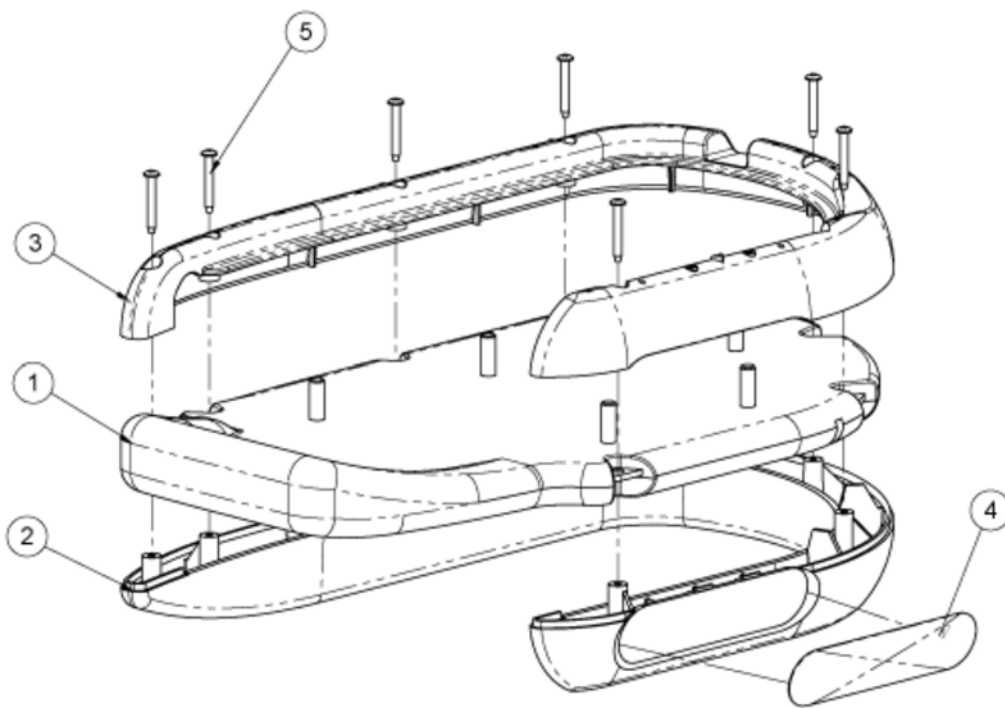

CARDIO • TBT • S Series TBT • S-TBTx

Pedal Top Left

Doc Number: 721-1096-01
Rev: C

6 Complete Assy

Assembly diagrams show exploded views of parts and products. Some parts not available separately.

Pedal Top Left

Callout	Part Number:	Description
1	721-1096-01	ASSY, PEDAL TOP, LEFT, CT
2	020-6881-01	PEDAL, BORDER, UPPER LEFT, CT
3	020-6882-01	PEDAL, BORDER, LOWER LEFT, CT
4	050-1925	LOGO, PEDAL, STARTRAC, EL6200
5	110-3325	NUT, HEX, STYLE 1, M8X1.25

Parts are subject to availability. Part pricing may change with or without notice.
Check the Star Trac Support Website <http://support.startrac.com> for current part pricing.

November 10, 2009