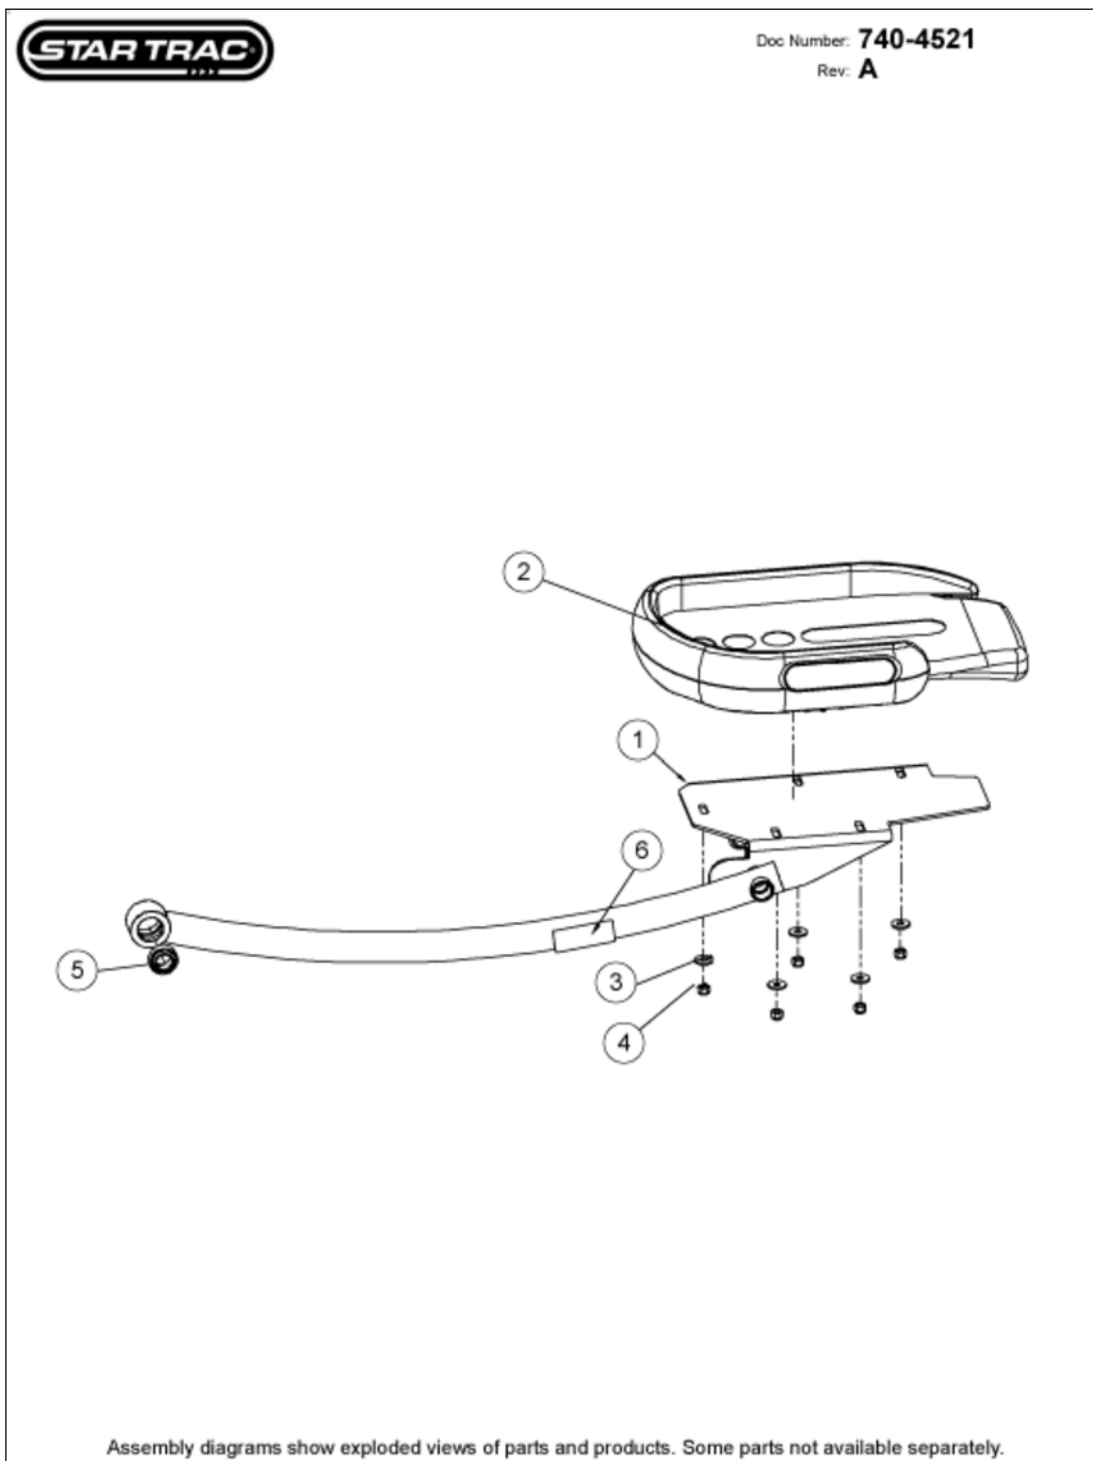

CARDIO • TBT • S Series TBT • S-TBTx

Leg & Pedal Assy Left

Leg & Pedal Assy Left

Callout	Part Number:	Description
1	740-4521	ASSY, LEG/PEDAL, LEFT, SCT
2	721-1096-01	ASSY, PEDAL TOP, LEFT, CT
3	120-0480	WASHER, 5/16" CUT
4	110-1871	NUT, 5/16-18
5	740-4062	BEARING, SPHERICAL, SB20
6	050-2141	LABEL, WARNING, SHEAR POINT

Parts are subject to availability. Part pricing may change with or without notice.
Check the Star Trac Support Website <http://support.startrac.com> for current part pricing.

November 10, 2009